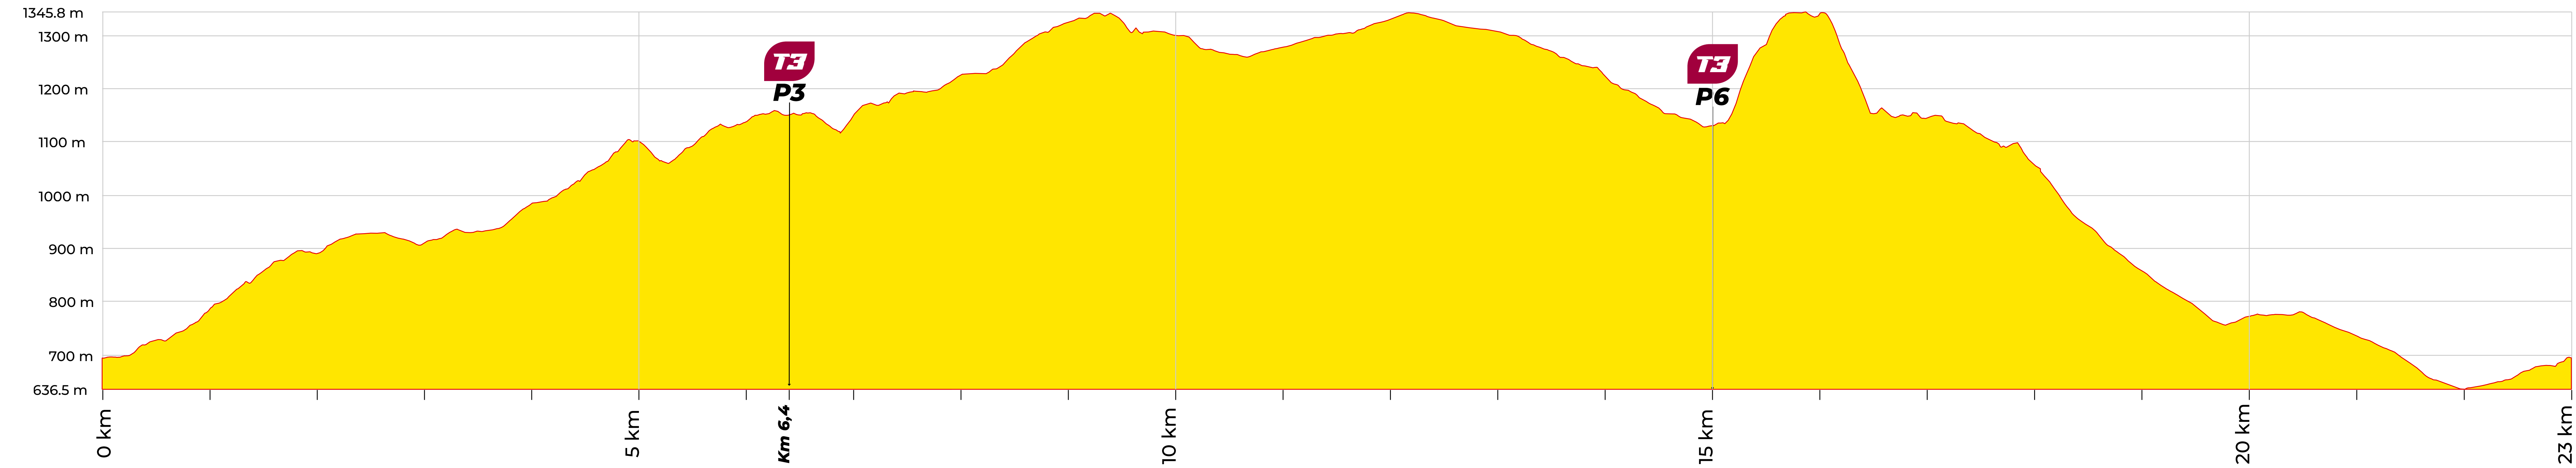

T2 RISTORO CON ACQUA, SALI MINERALI E FRUTTA
REFRESHMENT WITH WATER, MINERAL SALTS AND FRUIT

T3 RISTORO CON ACQUA, SALI MINERALI, FRUTTA, DOLCE, SALATO & BIBITA GASSATA
REFRESHMENT WITH WATER, MINERAL SALTS, FRUIT, SWEET, SALTY SNACK & SODA

T4 RISTORO COMPLETO + PASTA/RISO
FULL REFRESHMENT + PASTA/RICE

 CAMBIO SACCA
BAG CHANGE

T2 RISTORO CON ACQUA, SALI MINERALI E FRUTTA
REFRESHMENT WITH WATER, MINERAL SALTS AND FRUIT

T3 RISTORO CON ACQUA, SALI MINERALI, FRUTTA, DOLCE, SALATO & BIBITA GASSATA
REFRESHMENT WITH WATER, MINERAL SALTS, FRUIT, SWEET, SALTY SNACK & SODA

T4 RISTORO COMPLETO + PASTA/RISO
FULL REFRESHMENT + PASTA/RICE

 CAMBIO SACCA
BAG CHANGE