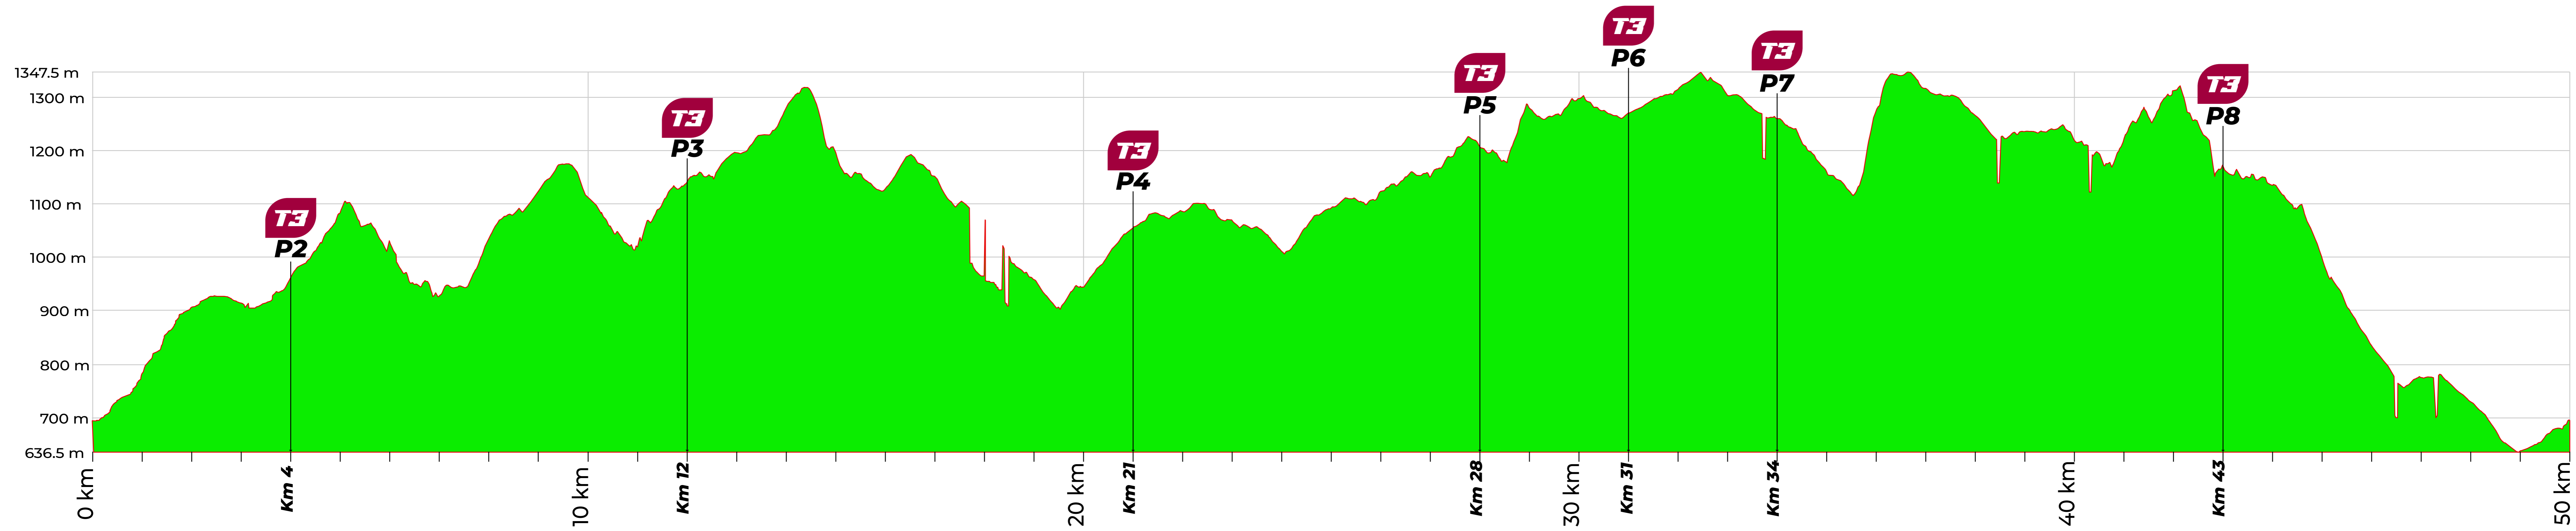

T2 RISTORO CON ACQUA, SALI MINERALI E FRUTTA
REFRESHMENT WITH WATER, MINERAL SALTS AND FRUIT

T3 RISTORO CON ACQUA, SALI MINERALI, FRUTTA, DOLCE, SALATO & BIBITA GASSATA
REFRESHMENT WITH WATER, MINERAL SALTS, FRUIT, SWEET, SALTY SNACK & SODA

T4 RISTORO COMPLETO + PASTA/RISO
FULL REFRESHMENT + PASTA/RICE

 CAMBIO SACCA
BAG CHANGE

T2 RISTORO CON ACQUA, SALI MINERALI E FRUTTA
REFRESHMENT WITH WATER, MINERAL SALTS AND FRUIT

T3 RISTORO CON ACQUA, SALI MINERALI, FRUTTA, DOLCE, SALATO & BIBITA GASSATA
REFRESHMENT WITH WATER, MINERAL SALTS, FRUIT, SWEET, SALTY SNACK & SODA

T4 RISTORO COMPLETO + PASTA/RISO
FULL REFRESHMENT + PASTA/RICE

 CAMBIO SACCA
BAG CHANGE